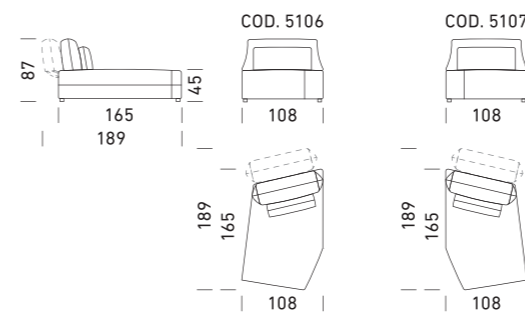

PENISOLA / PENINSULA

POUF

ACCESSORI / ACCESSORIES