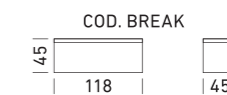

ACCESSORI / ACCESSORIES