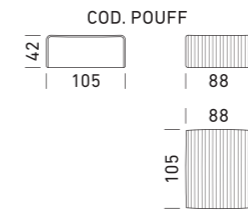

POUF

ACCESSORI / ACCESSORIES