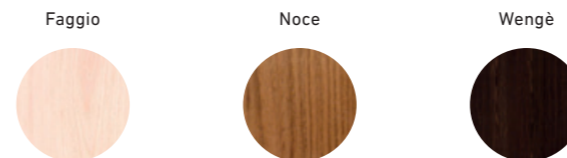

FINITURE PIEDI / FOOT FINISHES