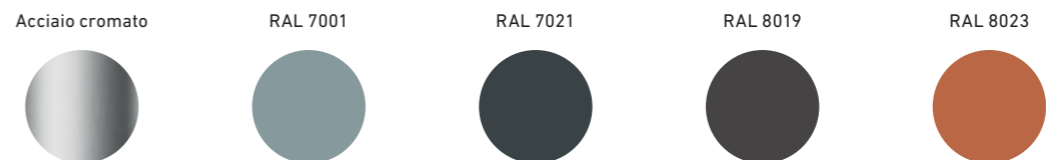

FINITURE PIEDI STANDARD / STANDARD FOOT FINISHES

FINITURE PIEDI A SLITTA/ SLEIGH FEET FINISHES