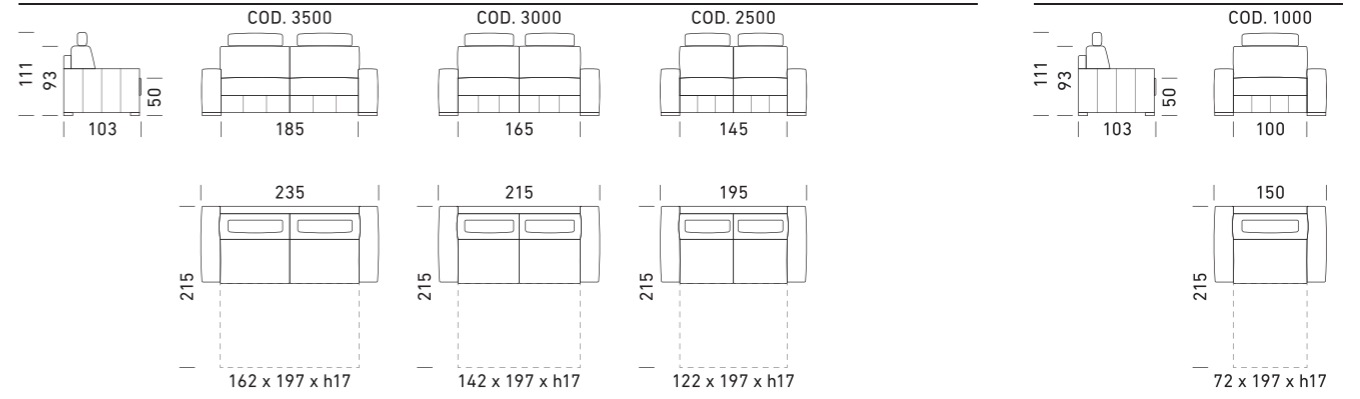

DIVANI / SOFAS

FINITURE PIEDI / FOOT FINISHES