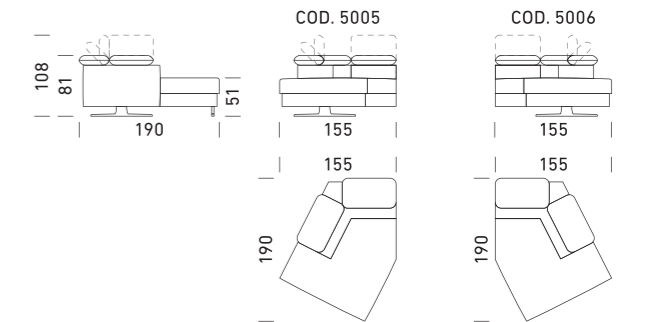

PENISOLA / PENINSULA

FINITURE PIEDI / FOOT FINISHES

Argento

Moka