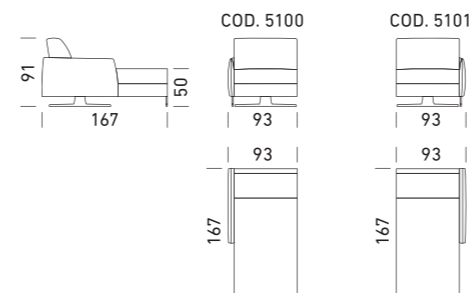

DIVANI / SOFAS

POLTRONA / ARMCHAIR

ELEMENTI MODULARI / MODULAR ELEMENTS

CHAISE LONGUE

FINITURE PIEDI STANDARD / STANDARD FOOT FINISHES

FINITURE PIEDI A SLITTA/ SLEIGH FEET FINISHES

Praga 13

S H A P E S