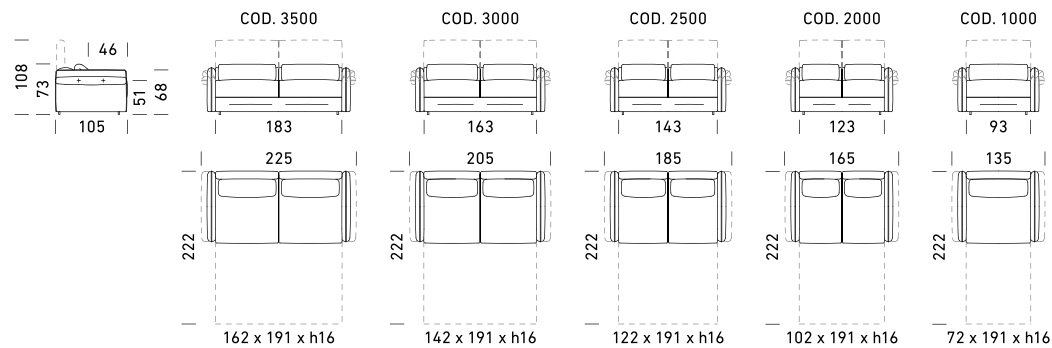

DIVANI / SOFAS