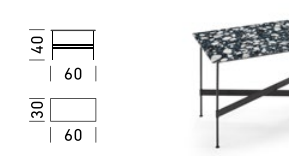

APPLE_B

APPLE_L

LEMON_B

LEMON_L

PLUM_B

PLUM_L

FINITURE TOP COFFEE TABLE / TOP FINISHES COFFEE TABLE

Rovere / Wengè