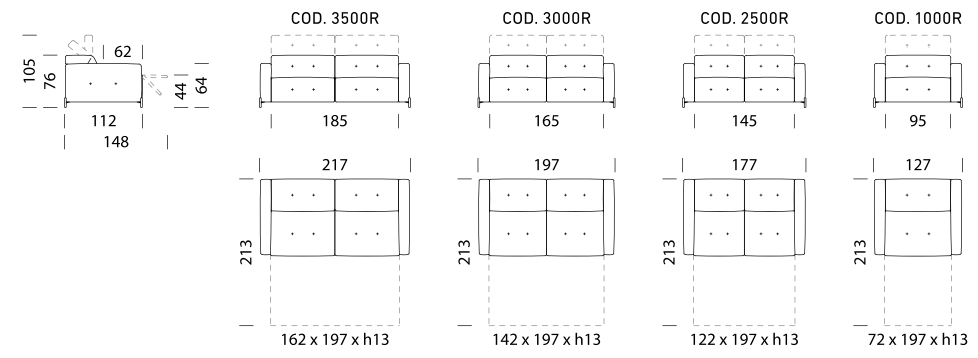

DIVANI / SOFAS