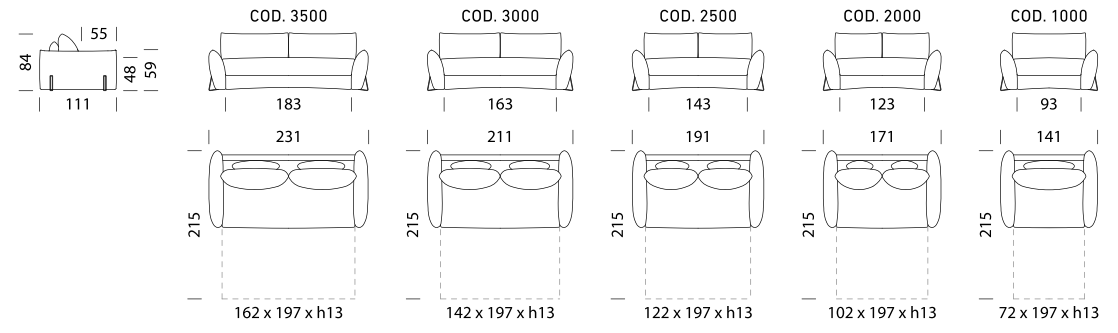

DIVANI / SOFAS