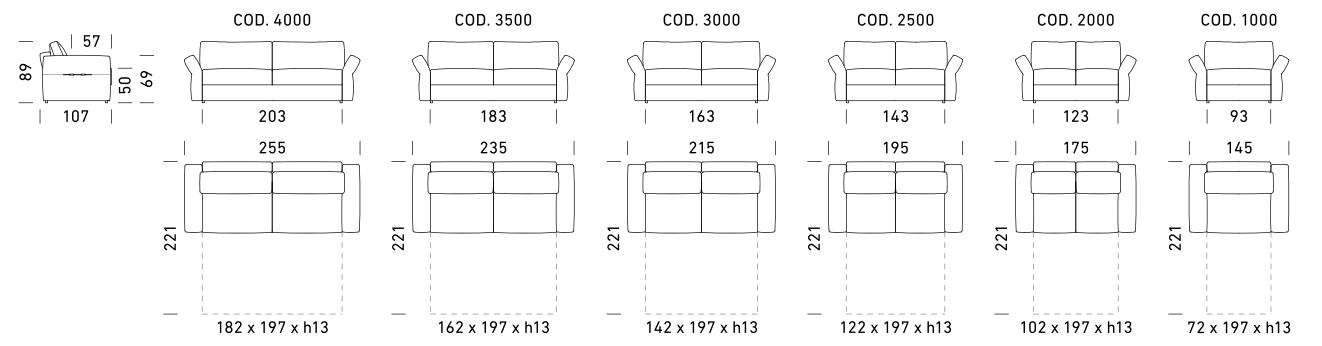

DIVANI / SOFAS