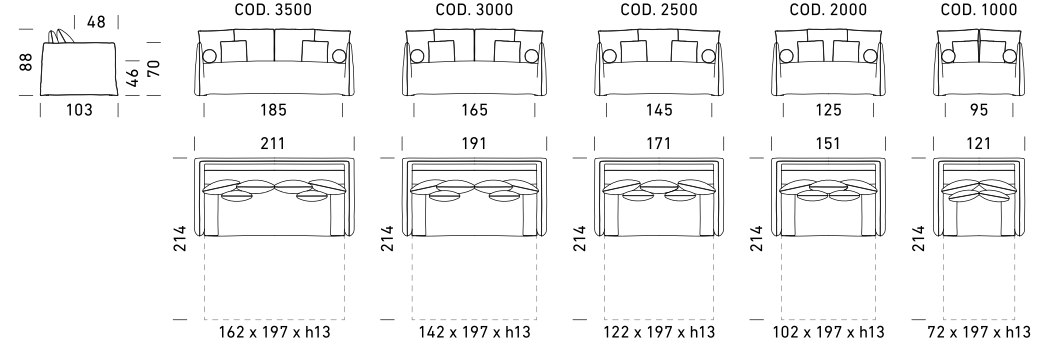

DIVANI / SOFAS