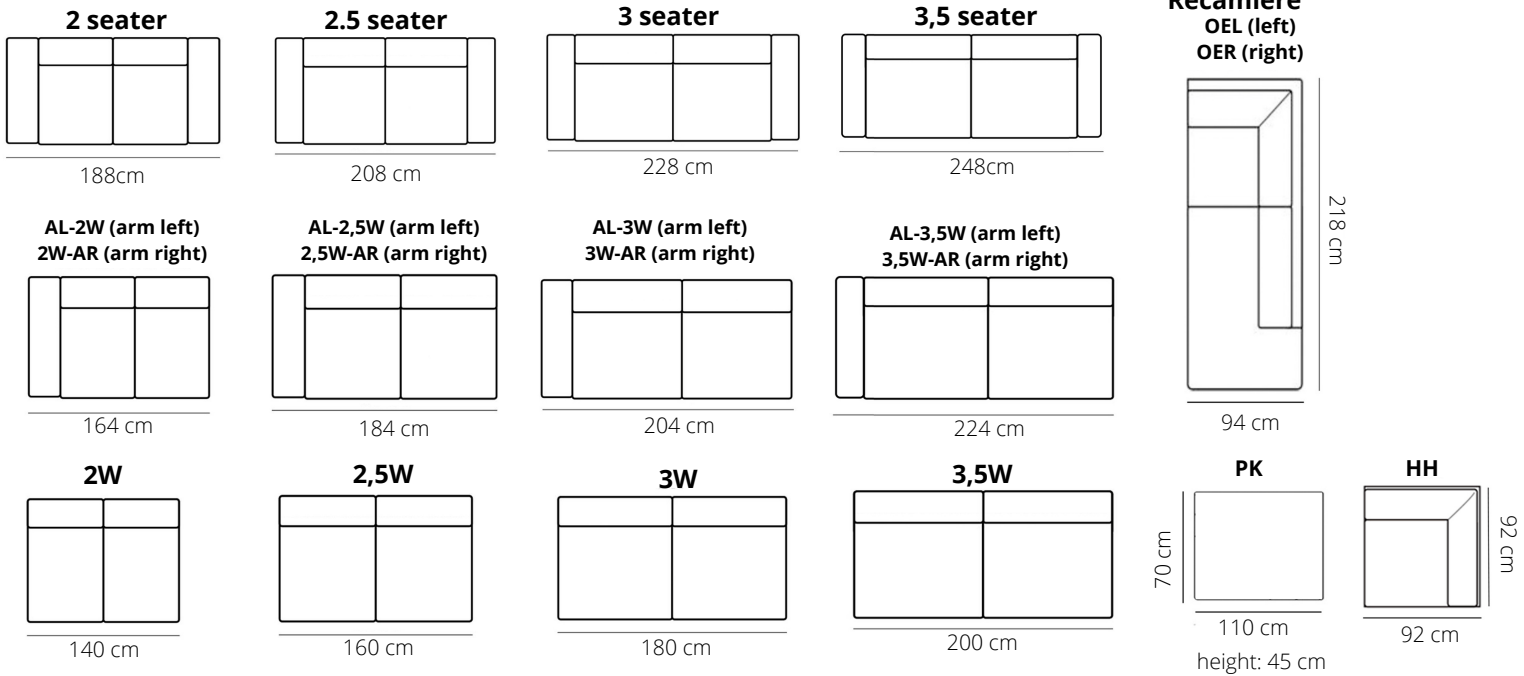

## STITCHING

flat seam

## LEGS

NNE black or alu

**HEIGHT: 82 cm**  
**DEPTH: 95 cm**  
**SEAT DEPTH: 60 cm**  
**SEAT HEIGHT: 45 cm**  
**ARM HEIGHT: 65 cm**